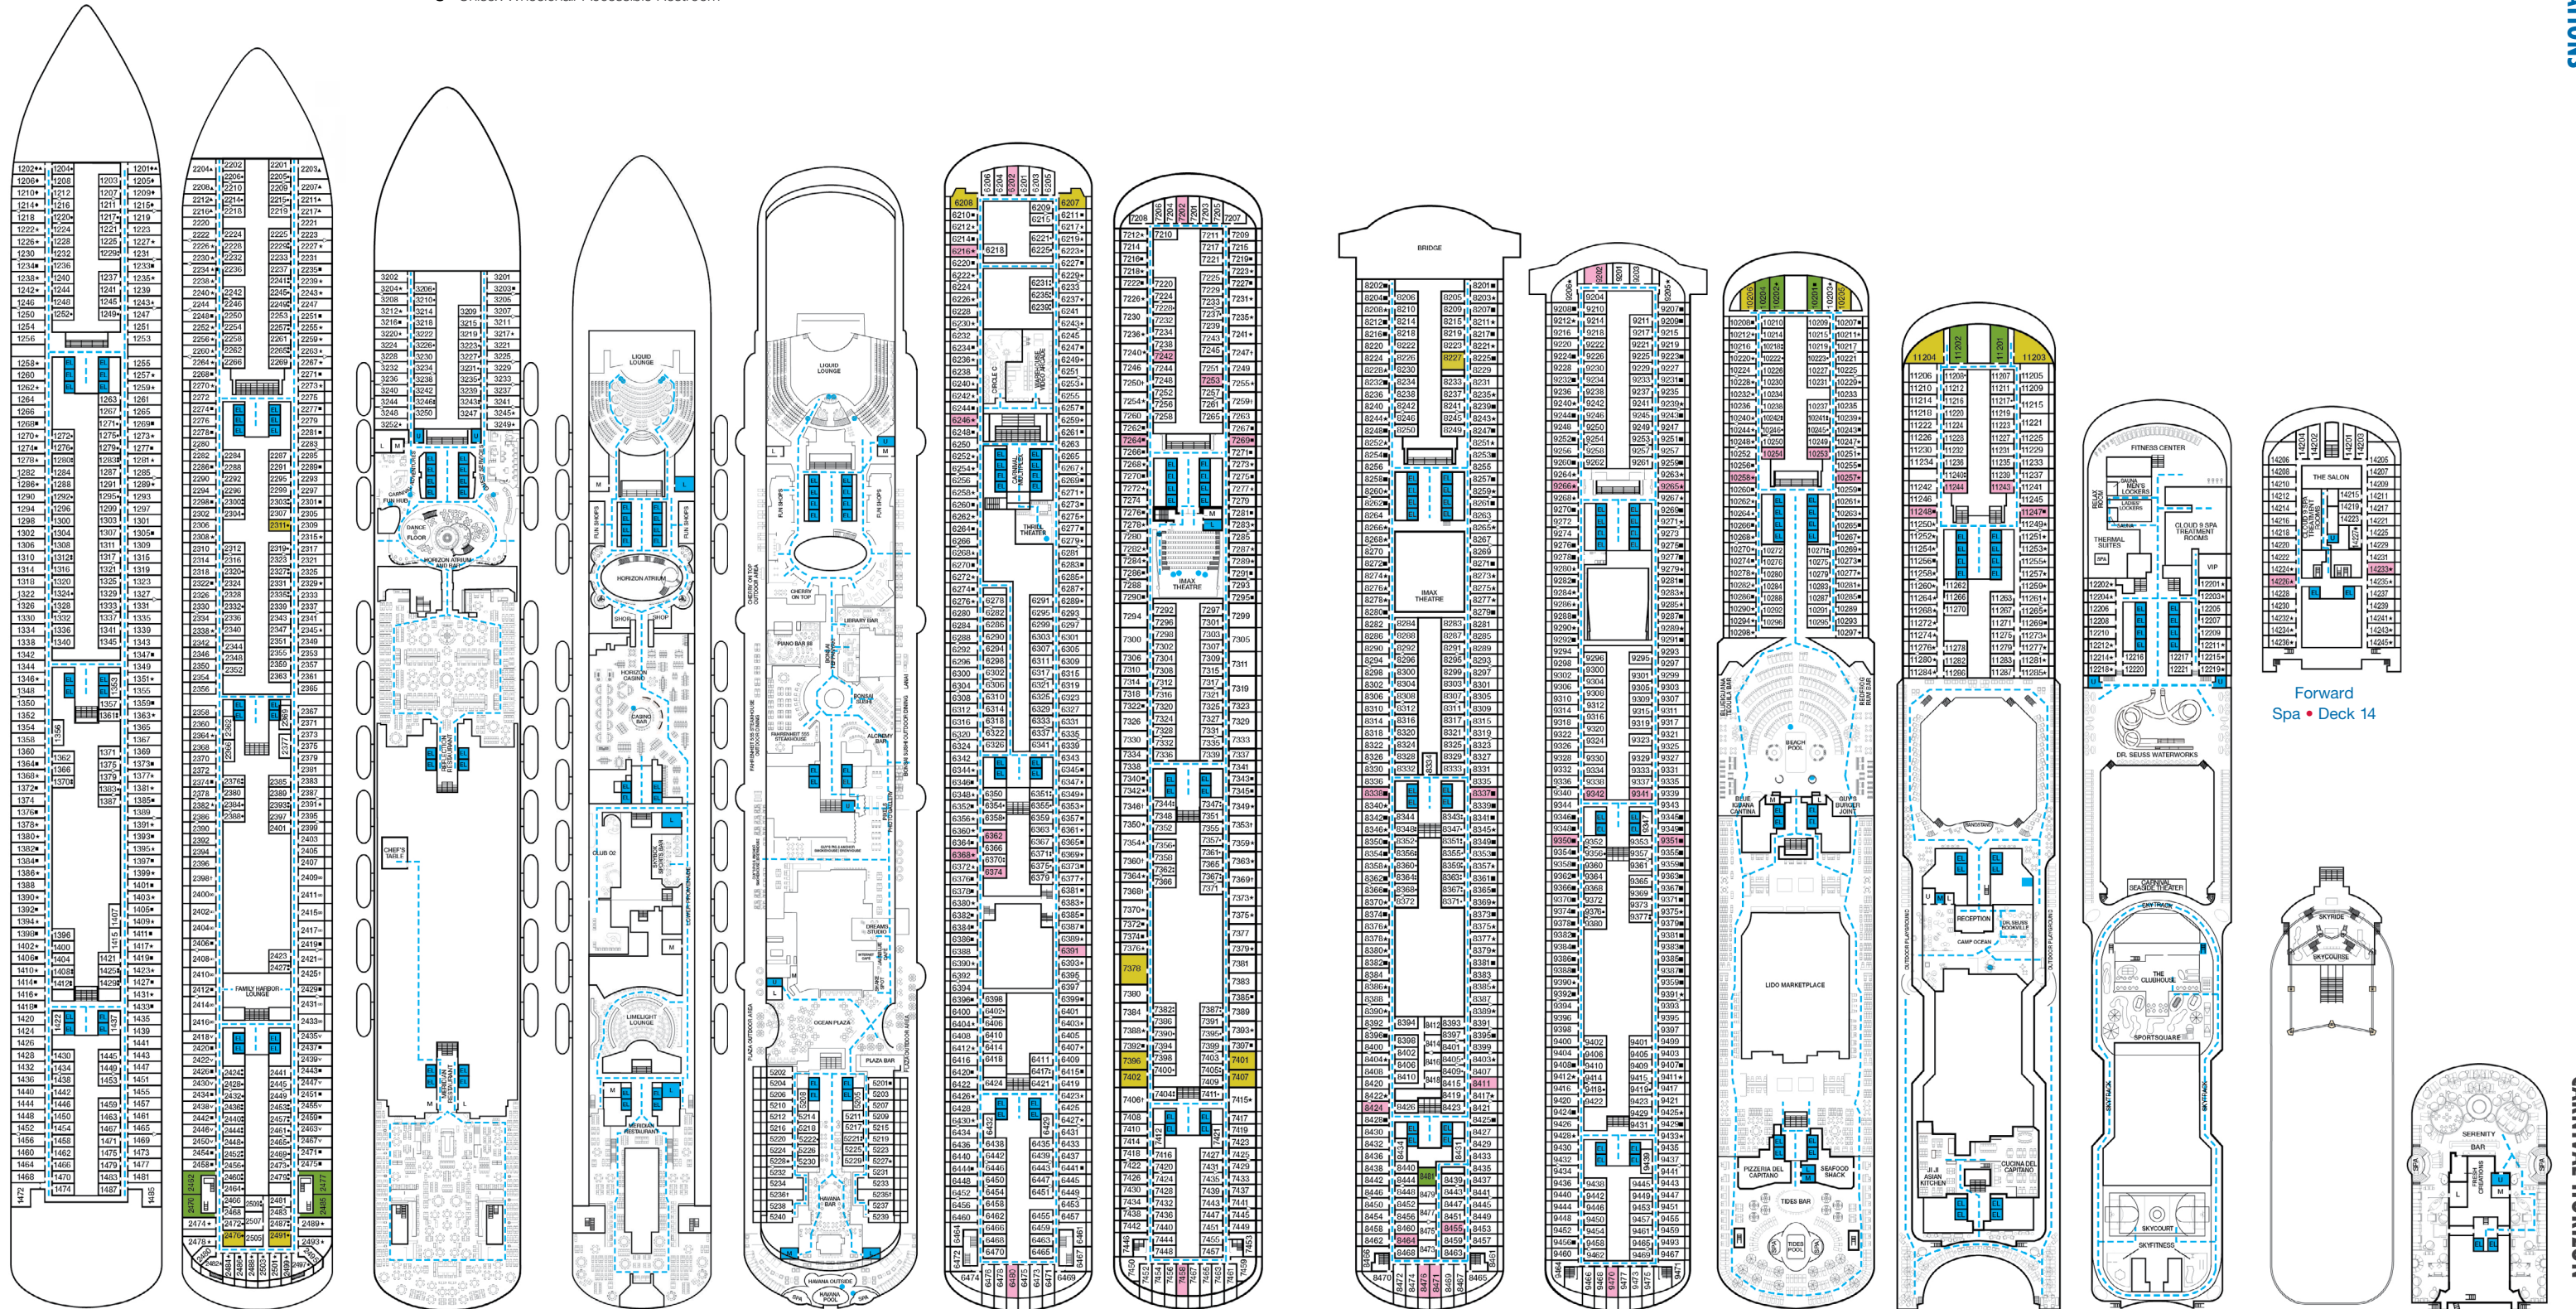

Gross Tonnage: 133,500 Length: 1,055 feet Beam: 122 feet
 Cruising Speed: 18 Knots Guest Capacity: 3,960 (Double Occupancy)
 Total Staff: 1,450 Registry: Panama

Deck 1 Deck 2 Lobby • Deck 3 Mezzanine • Deck 4 Promenade • Deck 5 Deck 6 Deck 7 Deck 8 Deck 9 Deck 10 Lido • Deck 11 Deck 12 Spa, WaterWorks & Sports • Deck 12 Aft Spa • Deck 14 Serenity • Deck 15

Forward Spa • Deck 14

CARNIVAL HORIZON.

ACCOMMODATIONS SYMBOL LEGEND

- ▲ Twin Bed and Single Sofa Bed
- ★ 2 Twin Beds (convert to King) and Single Sofa Bed
- 2 Twin Beds (convert to King) and 1 Upper Pullman
- ⋮ 2 Twin Beds (convert to King) and 2 Upper Pullmans
- 2 Twin Beds (convert to King), Single Sofa Bed and 1 Upper Pullman
- † 2 Twin Beds (convert to King) and Double Sofa Bed
- ▼ 2 Twin Beds (convert to King), Single Sofa Bed and 2 Upper Pullmans. Beds do not convert to King when both Upper Pullmans in use.
- ∞ 2 Twin Beds (convert to King), Double Sofa Bed and 1 Upper Pullman
- ◆ Stateroom with 2 Porthole Windows
- ◁ Connecting Staterooms (ideal for families and groups of friends)
- * Twin Beds do not convert to a King Bed.
- U Unisex Wheelchair Accessible Restroom

- 🚭 All accommodations are non-smoking.
- Accessible Routes including Ramps
- ♿ Restrooms, Elevators, Lifts and other Accessible Areas
- 🟡 Fully Accessible Staterooms (FAC)
- 🟢 Fully Accessible Staterooms – Single Side Approach (FAC-SSA)
- 🟣 Ambulatory Accessible Staterooms (AAC)

DECK PLANS

Please contact Guest Access Services for specific ship accessibility features. You may also visit <http://www.carnival.com/about-carnival/special-needs.aspx>

Gross Tonnage: 133,500 Length: 1,055 feet Beam: 122 feet
Cruising Speed: 18 Knots Guest Capacity: 3,960 (Double Occupancy)
Total Staff: 1,450 Registry: Panama