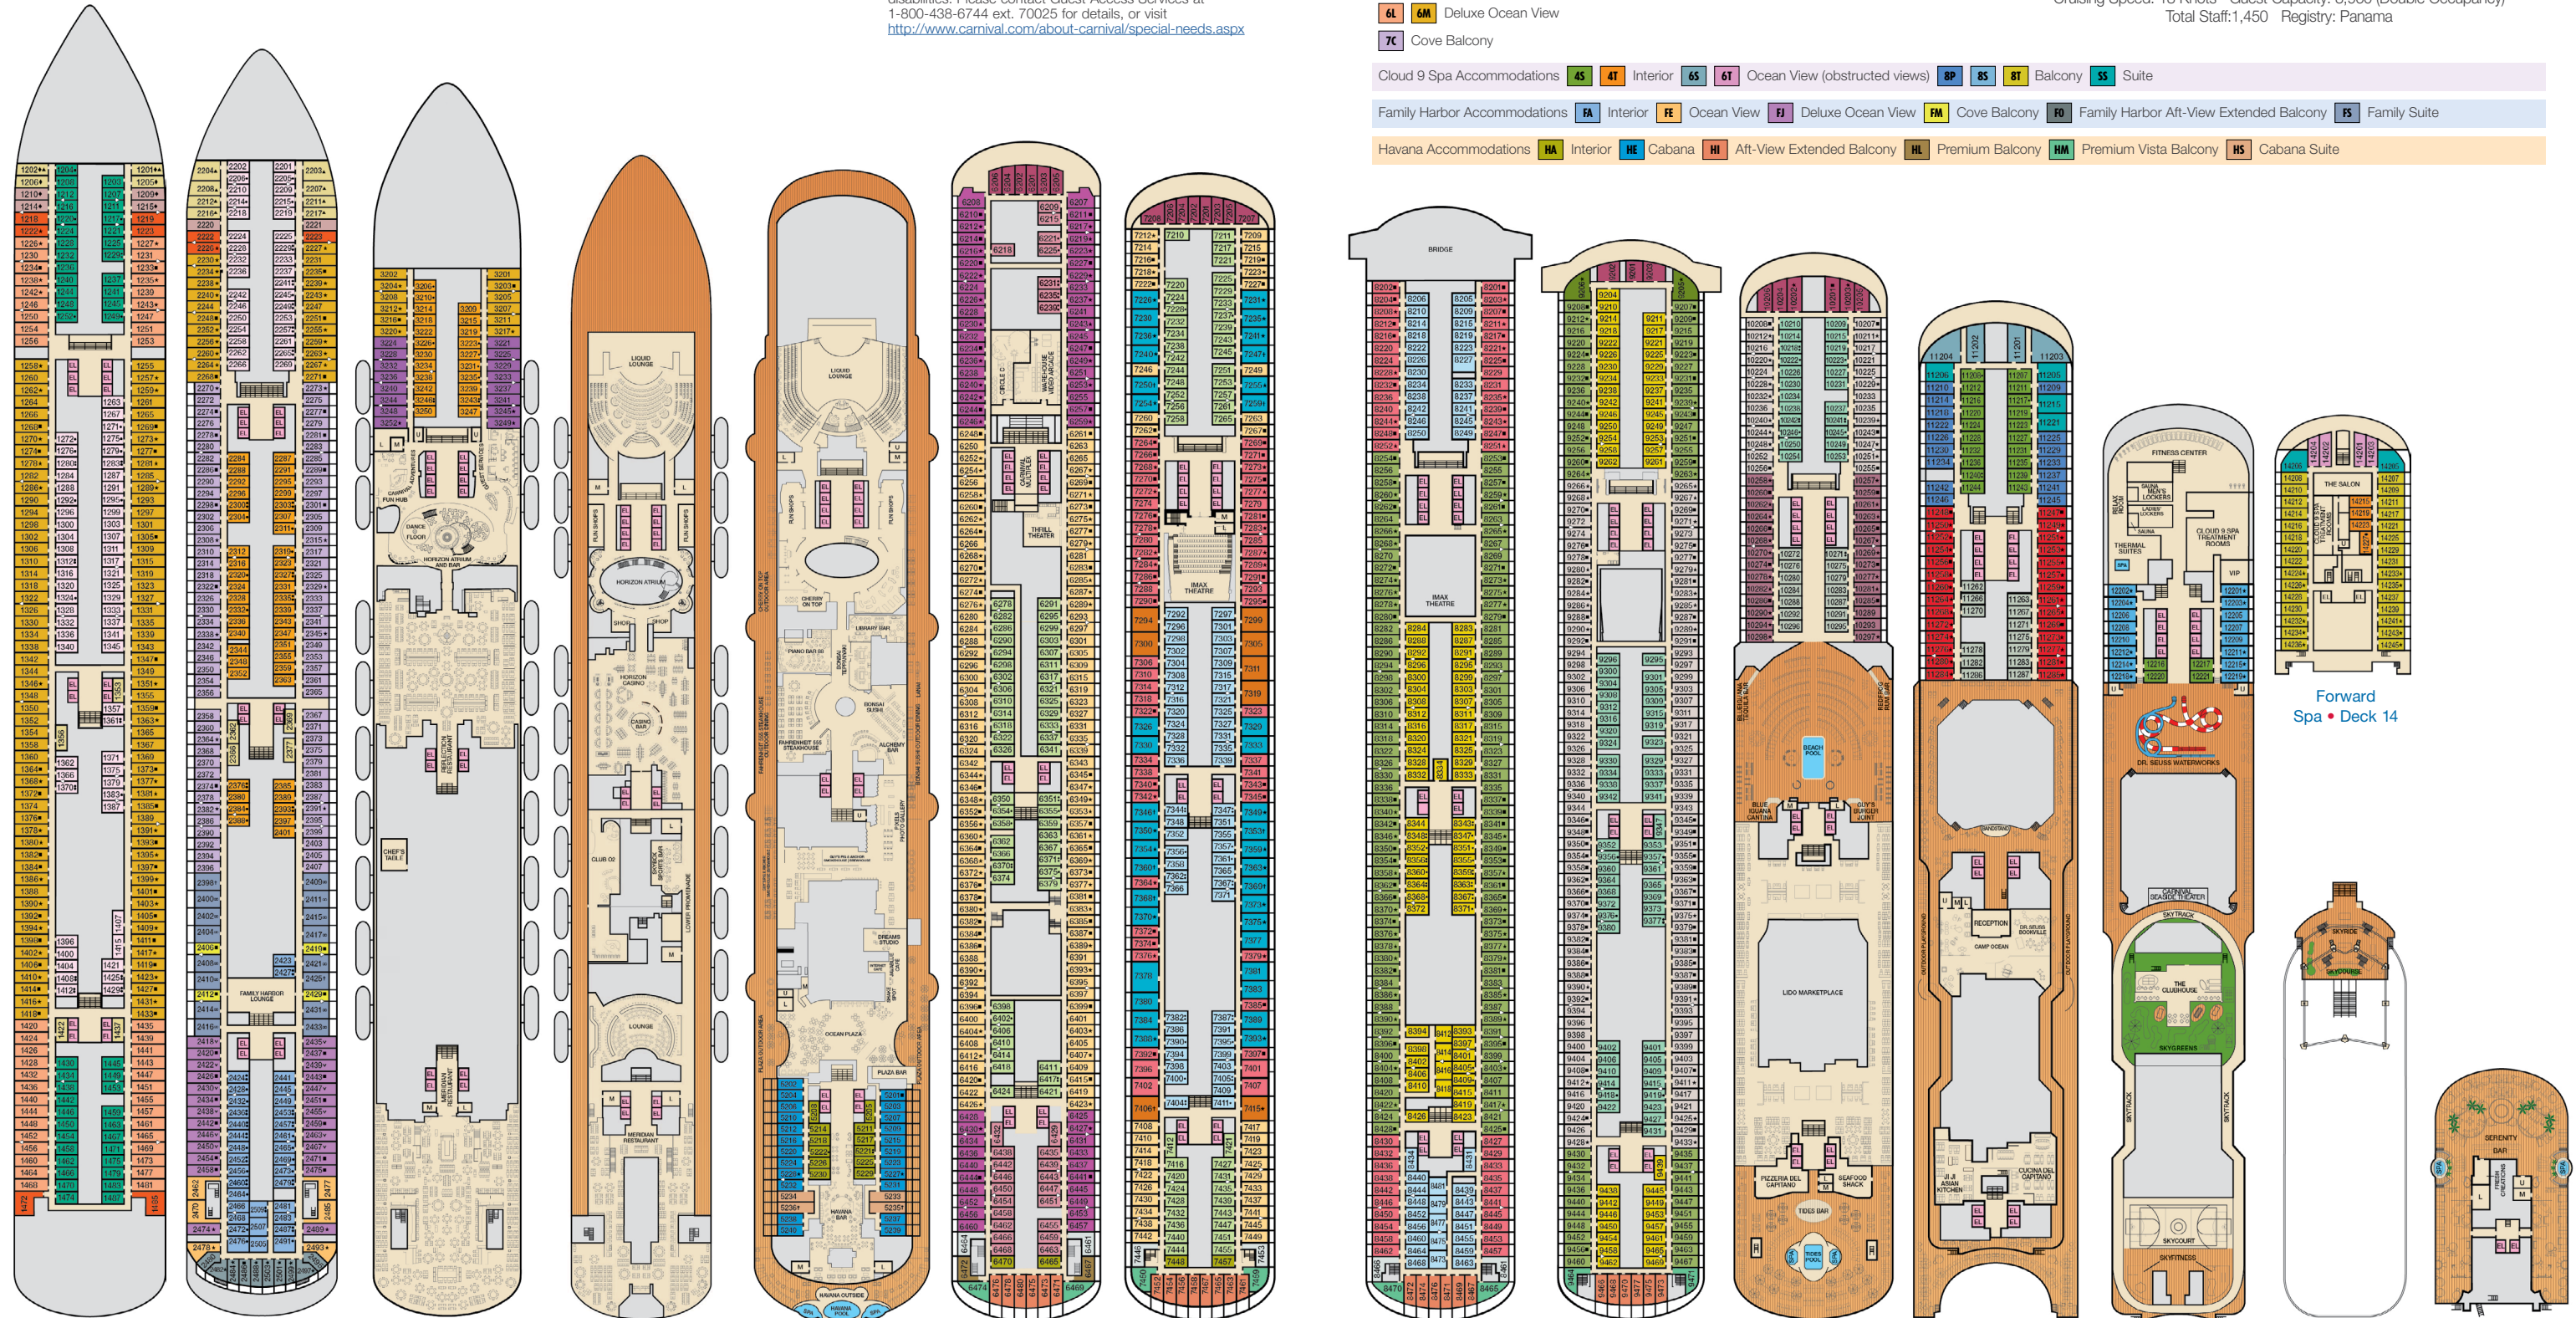

CATEGORIES

1A Interior Upper/Lower	8A 8B 8C 8D 8E 8F 8G Balcony
P1 Porthole	9B Premium Balcony
4A 4B 4C 4D 4E 4F 4G 4H 4I Interior	J5 Junior Suite
4J Interior with Picture Window (obstructed views)	O5 Ocean Suite
6A 6B Ocean View	G5 Grand Suite
6L 6M Deluxe Ocean View	
7C Cove Balcony	

Cloud 9 Spa Accommodations	4S 4T Interior	6S 6T Ocean View (obstructed views)	8P 8S 8T Balcony	SS Suite		
Family Harbor Accommodations	FA Interior	FE Ocean View	FJ Deluxe Ocean View	FM Cove Balcony	FO Family Harbor Aft-View Extended Balcony	FS Family Suite
Havana Accommodations	HA Interior	HE Cabana	HI Aft-View Extended Balcony	HL Premium Balcony	HM Premium Vista Balcony	HS Cabana Suite

Gross Tonnage: 133,500 Length: 1,055 feet Beam: 122 feet
 Cruising Speed: 18 Knots Guest Capacity: 3,960 (Double Occupancy)
 Total Staff: 1,450 Registry: Panama

Deck 1 Deck 2 Lobby • Deck 3 Mezzanine • Deck 4 Promenade • Deck 5 Deck 6 Deck 7 Deck 8 Deck 9 Deck 10 Lido • Deck 11 Deck 12 Spa, WaterWorks & Sports • Deck 12 Aft Spa • Deck 14 Serenity • Deck 15

DECK PLANS

Please contact Guest Access Services for specific ship accessibility features. You may also visit <http://www.carnival.com/about-carnival/special-needs.aspx>

Gross Tonnage: 133,500 Length: 1,055 feet Beam: 122 feet
Cruising Speed: 18 Knots Guest Capacity: 3,960 (Double Occupancy)
Total Staff: 1,450 Registry: Panama